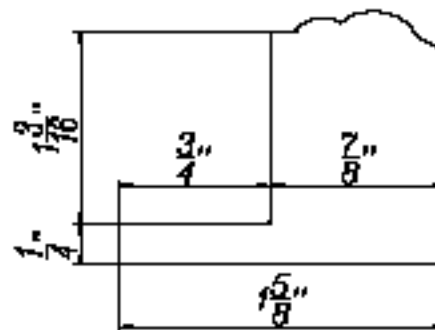

Hang Strip Inside Mount

Z FRAME

3" Z Frame

2 1/2" Z Frame

1 1/2" Trim Z Frame
with Bead

Tilt-out Z Frame

Large Z Sill Plate

Small Z Sill Plate

Trim Z Sill Plate

T-POST and OTHER MATERIALS

L Frame 1" T-Post
(Standard)

Deco & Z Frame
1" T-Post
(Standard)

L Frame
1 3/4" T-Post
(Optional)

Deco & Z Frame
1 3/4" T-Post
(Optional)

Light Block
(Light block will not be pre-drilled)