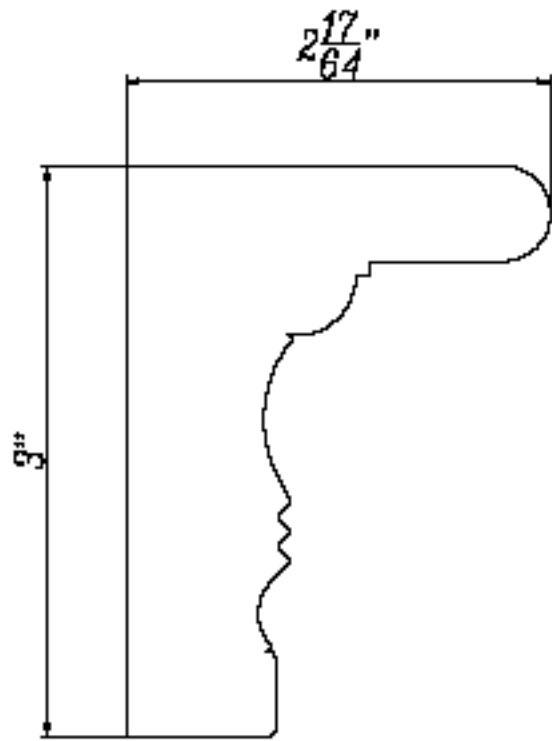

Hang Strip Inside Mount

Z FRAME

3" Z Frame

2 1/2" Z Frame

1 1/2" Trim Z Frame
with Bead

Tilt-out Z Frame

Large Z Sill Plate

Small Z Sill Plate

Trim Z Sill Plate

T-POST and OTHER MATERIALS

L Frame 1" T-Post
(Standard)

Deco & Z Frame
1" T-Post
(Standard)

L Frame
1 3/4" T-Post
(Optional)

Deco & Z Frame
1 3/4" T-Post
(Optional)

Light Block
(Light block will not be pre-drilled)

1/4" Round
(1/4" round will not be pre-drilled)

HAND CARVED RAILS

Rosette

Fish

Swans

Wheat

Vine

DECO SILL FRAME & MARBLE SILL CAP