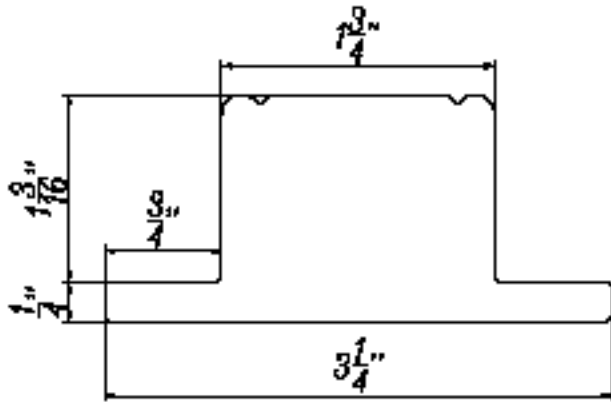

Hang Strip Inside Mount

Z FRAME

3" Z Frame

2 1/2" Z Frame

1 1/2" Trim Z Frame
with Bead

Tilt-out Z Frame

Large Z Sill Plate

Small Z Sill Plate

Trim Z Sill Plate

T-POST and OTHER MATERIALS

L Frame 1" T-Post
(Standard)

Deco & Z Frame
1" T-Post
(Standard)

L Frame
1 3/4" T-Post
(Optional)

Deco & Z Frame
1 3/4" T-Post
(Optional)

Light Block
(Light block will not be pre-drilled)