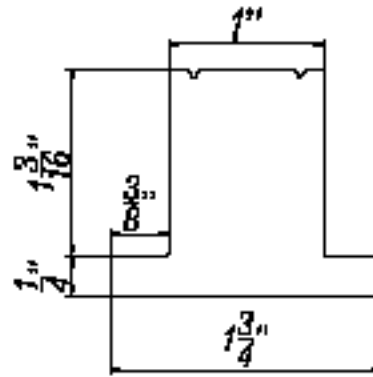

Hang Strip Inside Mount

Z FRAME

3" Z Frame

2 1/2" Z Frame

1 1/2" Trim Z Frame
with Bead

Tilt-out Z Frame

Large Z Sill Plate

Small Z Sill Plate

Trim Z Sill Plate

T-POST and OTHER MATERIALS

L Frame 1" T-Post
(Standard)

Deco & Z Frame
1" T-Post
(Standard)

L Frame
1 3/4" T-Post
(Optional)

Deco & Z Frame
1 3/4" T-Post
(Optional)

Light Block
(Light block will not be pre-drilled)