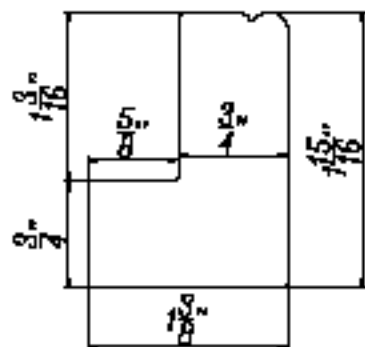

DECO FRAME

Offered in Outside Mount Only. Comes with predrilled frames. Aluminum strip is provided with 4-sided frame only.

2 1/4" Deco Frame

Ridge Deco Frame

Curve Deco Frame

Rectangular Deco Frame

Wave Insert

Curve Insert

Temple Insert

L FRAME

Offered in both Inside Mount or Outside Mount. Outside Mount L Frame with Insert comes with predrilled frames. Inside Mount does not come with predrilled frames. Please provide Maximum Frame-to-Frame Size when ordering L Frame Inside Mount.