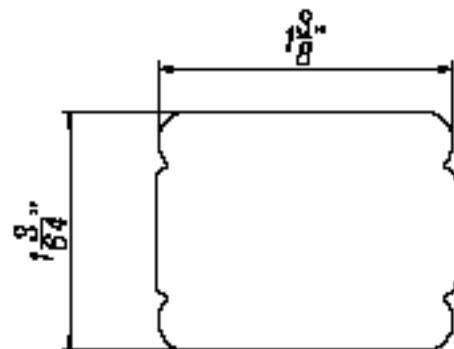

Sill Plate For Curve Deco Frame

Notch Out L Frame

Custom size notch out option is available in all L frames.

HANG STRIP

Hang Strip Outside Mount will be predrilled unless stated otherwise.

Hang Strip Outside Mount
(Beaded side faces the room)

Hang Strip Inside Mount

Z FRAME

3" Z Frame

2 1/2" Z Frame

1 1/2" Trim Z Frame
with Bead

Tilt-out Z Frame

Large Z Sill Plate

Small Z Sill Plate