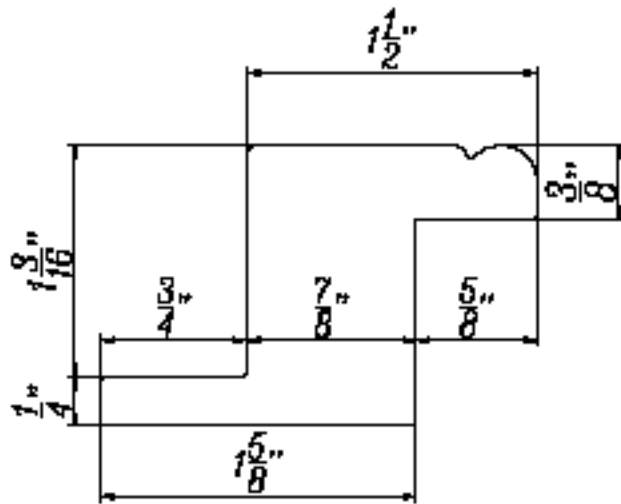

Hang Strip Inside Mount

Z FRAME

3" Z Frame

2 1/2" Z Frame

1 1/2" Trim Z Frame
with Bead

Tilt-out Z Frame

Large Z Sill Plate

Small Z Sill Plate

Trim Z Sill Plate

T-POST and OTHER MATERIALS

L Frame 1" T-Post
(Standard)

Deco & Z Frame
1" T-Post
(Standard)

L Frame
1 3/4" T-Post
(Optional)

Deco & Z Frame
1 3/4" T-Post
(Optional)

Light Block
(Light block will not be pre-drilled)