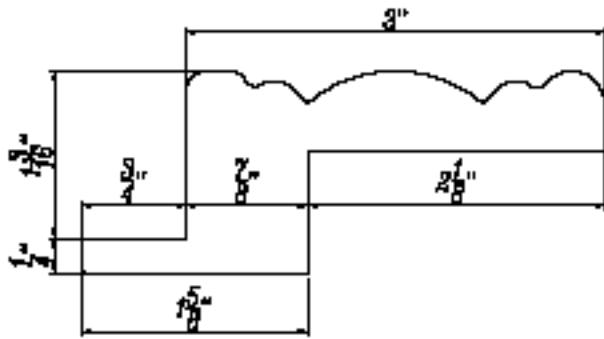

Sill Plate For Curve Deco Frame

Notch Out L Frame

Custom size notch out option is available in all L frames.

HANG STRIP

Hang Strip Outside Mount will be predrilled unless stated otherwise.

Hang Strip Outside Mount
(Beaded side faces the room)

Hang Strip Inside Mount

Z FRAME

3" Z Frame

2 1/2" Z Frame

1 1/2" Trim Z Frame
with Bead

Tilt-out Z Frame

Large Z Sill Plate

Small Z Sill Plate