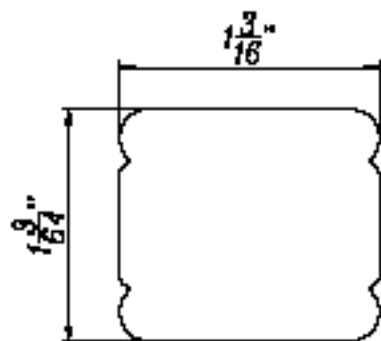

Sill Plate For Curve Deco Frame

Notch Out L Frame

Custom size notch out option is available in all L frames.

HANG STRIP

Hang Strip Outside Mount will be predrilled unless stated otherwise.

Hang Strip Outside Mount
(Beaded side faces the room)

Hang Strip Inside Mount

Z FRAME

3" Z Frame

2 1/2" Z Frame

1 1/2" Trim Z Frame
with Bead

Tilt-out Z Frame

Large Z Sill Plate

Small Z Sill Plate