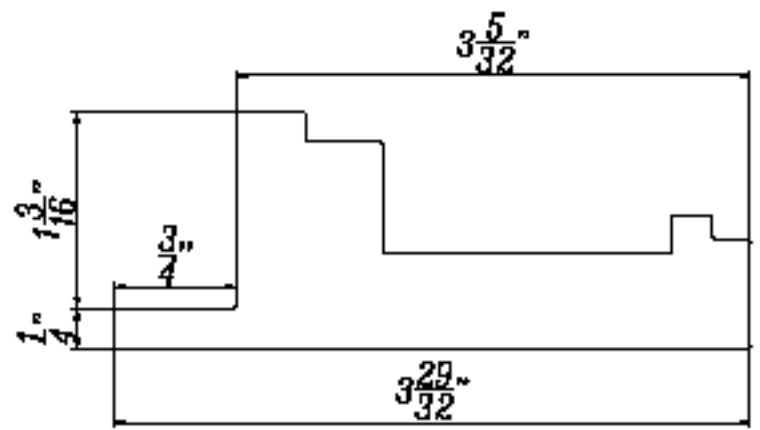

DECO FRAME

Offered in Outside Mount Only. Comes with predrilled frames. Aluminum strip is provided with 4-sided frame only.

2 1/4" Deco Frame

Ridge Deco Frame

Curve Deco Frame

Rectangular Deco Frame

Wave Insert

Curve Insert

Temple Insert

L FRAME

Offered in both Inside Mount or Outside Mount. Outside Mount L Frame with Insert comes with predrilled frames. Inside Mount does not come with predrilled frames. Please provide Maximum Frame-to-Frame Size when ordering L Frame Inside Mount.