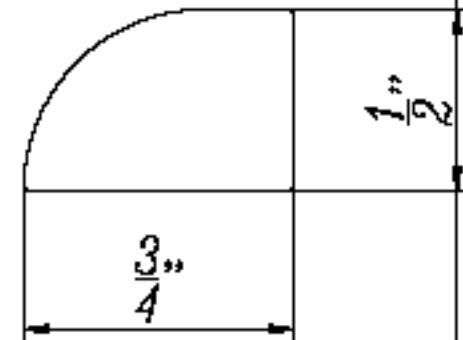

Hang Strip Inside Mount

Z FRAME

3" Z Frame

2 1/2" Z Frame

1 1/2" Trim Z Frame
with Bead

Tilt-out Z Frame

Large Z Sill Plate

Small Z Sill Plate

Trim Z Sill Plate

T-POST and OTHER MATERIALS

L Frame 1" T-Post
(Standard)

Deco & Z Frame
1" T-Post
(Standard)

L Frame
1 3/4" T-Post
(Optional)

Deco & Z Frame
1 3/4" T-Post
(Optional)

Light Block
(Light block will not be pre-drilled)