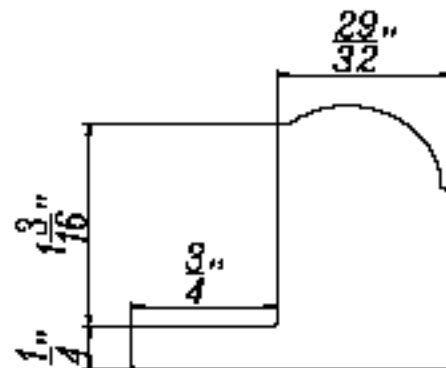

Rectangular
L Frame

Colonial
L Frame

Bullnose
L Frame

L Frame with Plain Insert

L Frame with Rope Insert

Sill Plate For 2 1/4" Deco Frame

Sill Plate Ridge Deco Frame

Sill Plate For Rect-Deco Frame

Sill Plate For Curve Deco Frame

Notch Out L Frame

Custom size notch out option is available in all L frames.

HANG STRIP

Hang Strip Outside Mount will be predrilled unless stated otherwise.

Hang Strip Outside Mount
(Beaded side faces the room)

Hang Strip Inside Mount

Z FRAME

3" Z Frame

2 1/2" Z Frame

1 1/2" Trim Z Frame
with Bead

Tilt-out Z Frame

Large Z Sill Plate

Small Z Sill Plate