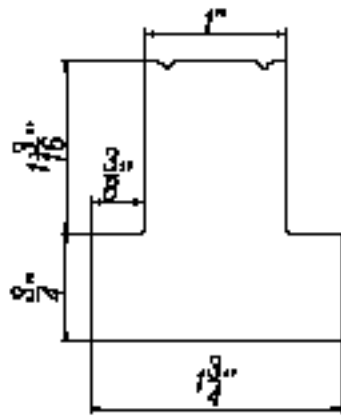

Hang Strip Inside Mount

Z FRAME

3" Z Frame

2 1/2" Z Frame

1 1/2" Trim Z Frame
with Bead

Tilt-out Z Frame

Large Z Sill Plate

Small Z Sill Plate

Trim Z Sill Plate

T-POST and OTHER MATERIALS

L Frame 1" T-Post
(Standard)

Deco & Z Frame
1" T-Post
(Standard)

L Frame
1 3/4" T-Post
(Optional)

Deco & Z Frame
1 3/4" T-Post
(Optional)

Light Block
(Light block will not be pre-drilled)