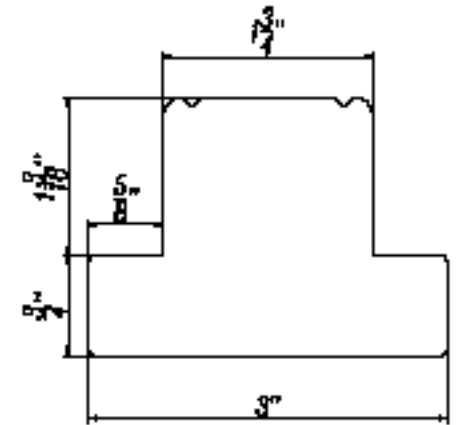

Hang Strip Inside Mount

Z FRAME

3" Z Frame

2 1/2" Z Frame

1 1/2" Trim Z Frame
with Bead

Tilt-out Z Frame

Large Z Sill Plate

Small Z Sill Plate

Trim Z Sill Plate

T-POST and OTHER MATERIALS

L Frame 1" T-Post
(Standard)

Deco & Z Frame
1" T-Post
(Standard)

L Frame
1 3/4" T-Post
(Optional)

Deco & Z Frame
1 3/4" T-Post
(Optional)

Light Block
(Light block will not be pre-drilled)

1/4" Round
(1/4" round will not be pre-drilled)

HAND CARVED RAILS

Rosette

Fish

Swans

Wheat

Vine

DECO SILL FRAME & MARBLE SILL CAP