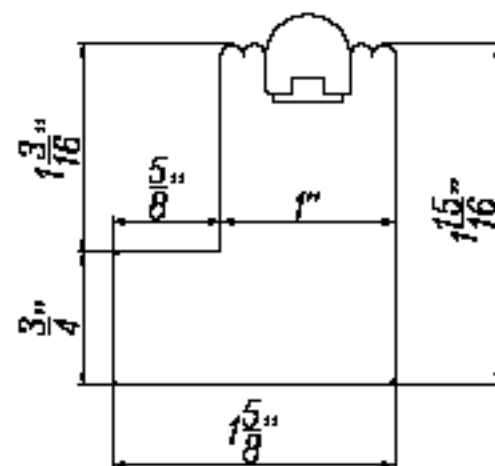

Curve Insert

Temple Insert

L FRAME

Offered in both Inside Mount or Outside Mount. Outside Mount L Frame with Insert comes with predrilled frames. Inside Mount does not come with predrilled frames. Please provide Maximum Frame-to-Frame Size when ordering L Frame Inside Mount.

Rectangular
L Frame

Colonial
L Frame

Bullnose
L Frame

L Frame with Plain Insert

L Frame with Rope Insert

Sill Plate For 2 1/4" Deco Frame

Sill Plate Ridge Deco Frame

Sill Plate For Rect-Deco Frame

Sill Plate For Curve Deco Frame

Notch Out L Frame

Custom size notch out option is available in all L frames.

HANG STRIP

Hang Strip Outside Mount will be predrilled unless stated otherwise.

Hang Strip Outside Mount
(Beaded side faces the room)

Hang Strip Inside Mount

Z FRAME

3" Z Frame

2 1/2" Z Frame

1 1/2" Trim Z Frame
with Bead

Tilt-out Z Frame

Large Z Sill Plate

Small Z Sill Plate