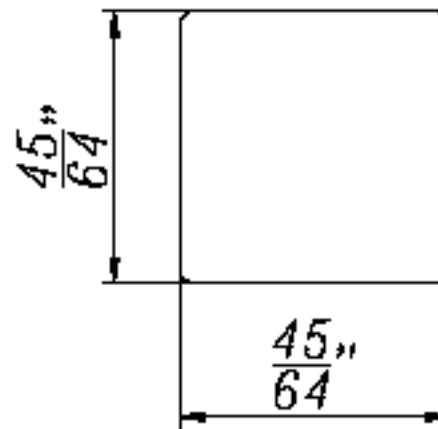

Hang Strip Inside Mount

Z FRAME

3" Z Frame

2 1/2" Z Frame

1 1/2" Trim Z Frame
with Bead

Tilt-out Z Frame

Large Z Sill Plate

Small Z Sill Plate

Trim Z Sill Plate

T-POST and OTHER MATERIALS

L Frame 1" T-Post
(Standard)

Deco & Z Frame
1" T-Post
(Standard)

L Frame
1 3/4" T-Post
(Optional)

Deco & Z Frame
1 3/4" T-Post
(Optional)

Light Block
(Light block will not be pre-drilled)