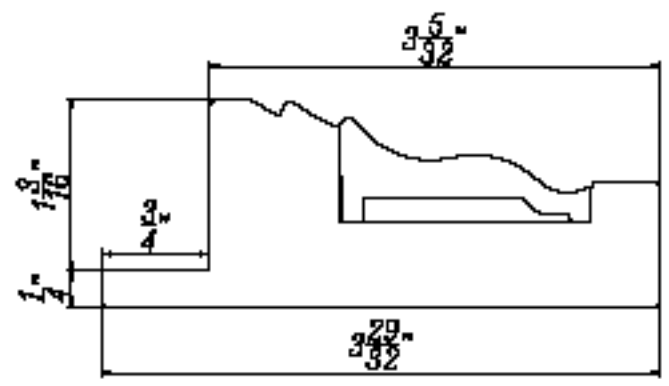

DECO FRAME

Offered in Outside Mount Only. Comes with predrilled frames. Aluminum strip is provided with 4-sided frame only.

2 1/4" Deco Frame

Ridge Deco Frame

Curve Deco Frame

Rectangular Deco Frame

Wave Insert

Curve Insert

Temple Insert

L FRAME

Offered in both Inside Mount or Outside Mount. Outside Mount L Frame with Insert comes with predrilled frames. Inside Mount does not come with predrilled frames. Please provide Maximum Frame-to-Frame Size when ordering L Frame Inside Mount.