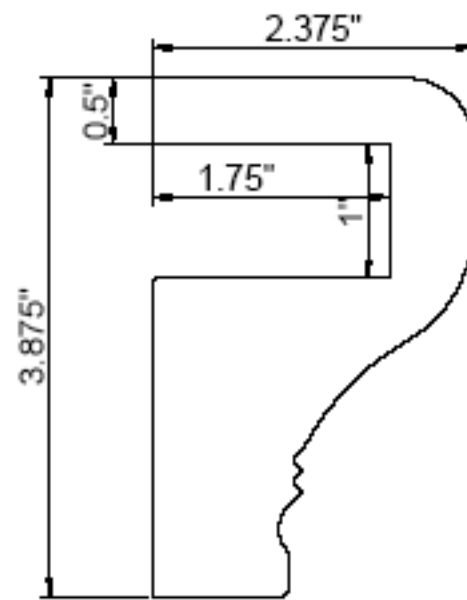

**Marble Sill Cap
For L Frame Outside Mount**