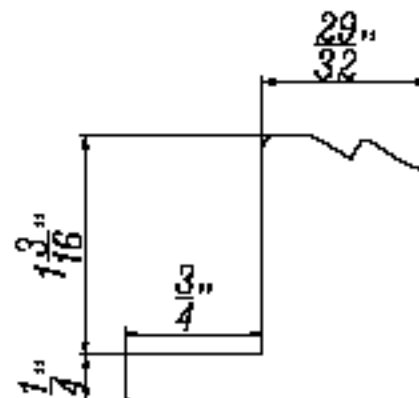

Rectangular
L Frame

Colonial
L Frame

Bullnose
L Frame

L Frame with Plain Insert

L Frame with Rope Insert

Sill Plate For 2 1/4" Deco Frame

Sill Plate Ridge Deco Frame

Sill Plate For Rect-Deco Frame

Sill Plate For Curve Deco Frame

Notch Out L Frame

Custom size notch out option is available in all L frames.

HANG STRIP

Hang Strip Outside Mount will be predrilled unless stated otherwise.

Hang Strip Outside Mount
(Beaded side faces the room)

Hang Strip Inside Mount

Z FRAME

3" Z Frame

2 1/2" Z Frame

1 1/2" Trim Z Frame
with Bead

Tilt-out Z Frame

Large Z Sill Plate

Small Z Sill Plate