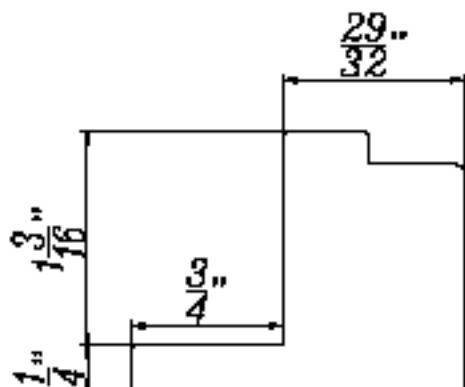

Rectangular
L Frame

Colonial
L Frame

Bullnose
L Frame

L Frame with Plain Insert

L Frame with Rope Insert

Sill Plate For 2 1/4" Deco Frame

Sill Plate Ridge Deco Frame

Sill Plate For Rect-Deco Frame

Hang Strip Inside Mount

Z FRAME

3" Z Frame

2 1/2" Z Frame

1 1/2" Trim Z Frame
with Bead

Tilt-out Z Frame

Large Z Sill Plate

Small Z Sill Plate