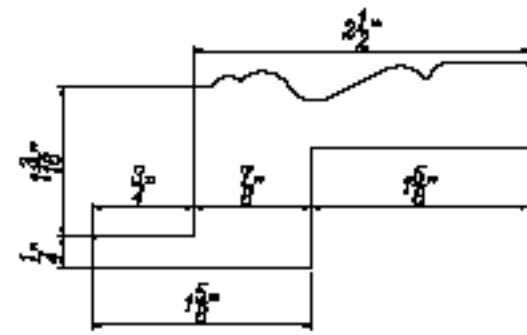

Sill Plate For Curve Deco Frame

Notch Out L Frame

Custom size notch out option is available in all L frames.

HANG STRIP

Hang Strip Outside Mount will be predrilled unless stated otherwise.

Hang Strip Outside Mount
(Beaded side faces the room)

Hang Strip Inside Mount

Z FRAME

3" Z Frame

2 1/2" Z Frame

1 1/2" Trim Z Frame
with Bead

Tilt-out Z Frame

Large Z Sill Plate

Small Z Sill Plate