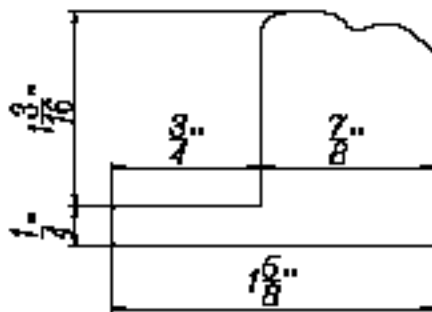

Hang Strip Inside Mount

Z FRAME

3" Z Frame

2 1/2" Z Frame

1 1/2" Trim Z Frame
with Bead

Tilt-out Z Frame

Large Z Sill Plate

Small Z Sill Plate

Trim Z Sill Plate

T-POST and OTHER MATERIALS

L Frame 1" T-Post
(Standard)

Deco & Z Frame
1" T-Post
(Standard)

L Frame
1 3/4" T-Post
(Optional)

Deco & Z Frame
1 3/4" T-Post
(Optional)

Light Block
(Light block will not be pre-drilled)