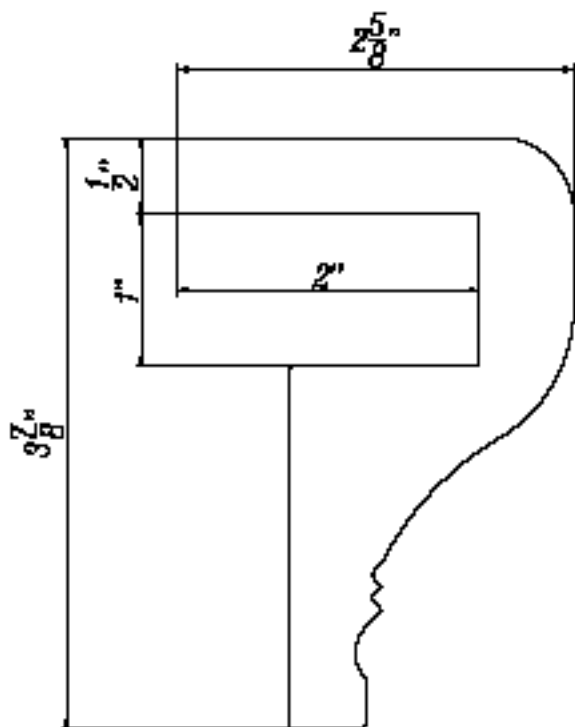

Marble Sill Cap for Deco Frame