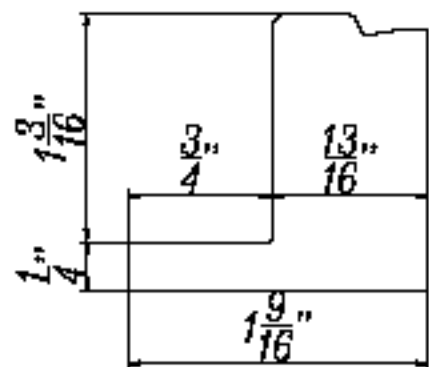

Rectangular
L Frame

Colonial
L Frame

Bullnose
L Frame

L Frame with Plain Insert

L Frame with Rope Insert

Sill Plate For 2 1/4" Deco Frame

Sill Plate Ridge Deco Frame

Sill Plate For Rect-Deco Frame

Sill Plate For Curve Deco Frame

Notch Out L Frame

Custom size notch out option is available in all L frames.

HANG STRIP

Hang Strip Outside Mount will be predrilled unless stated otherwise.

Hang Strip Outside Mount
(Beaded side faces the room)