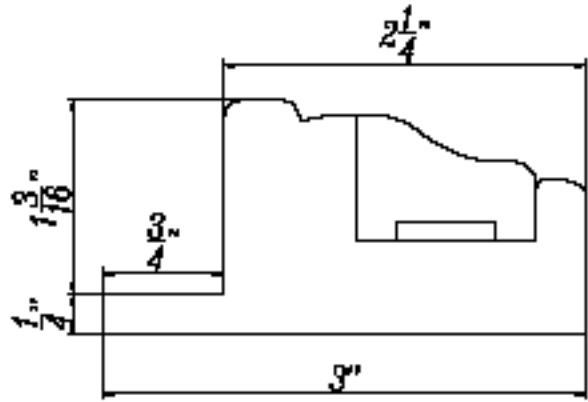

DECO FRAME

Offered in Outside Mount Only. Comes with predrilled frames. Aluminum strip is provided with 4-sided frame only.

2 1/4" Deco Frame

Ridge Deco Frame

Curve Deco Frame

Rectangular Deco Frame

Wave Insert

Curve Insert

Temple Insert

L FRAME

Offered in both Inside Mount or Outside Mount. Outside Mount L Frame with Insert comes with predrilled frames. Inside Mount does not come with predrilled frames. Please provide Maximum Frame-to-Frame Size when ordering L Frame Inside Mount.