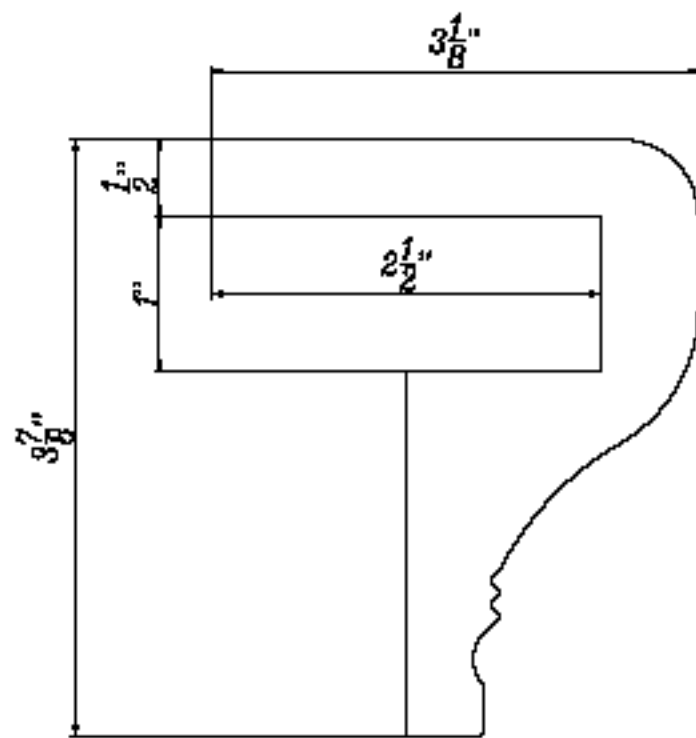

Hang Strip Inside Mount

Z FRAME

3" Z Frame

2 1/2" Z Frame

1 1/2" Trim Z Frame
with Bead

Tilt-out Z Frame

Large Z Sill Plate

Small Z Sill Plate

Trim Z Sill Plate

T-POST and OTHER MATERIALS

L Frame 1" T-Post
(Standard)

Deco & Z Frame
1" T-Post
(Standard)

L Frame
1 3/4" T-Post
(Optional)

Deco & Z Frame
1 3/4" T-Post
(Optional)

Light Block
(Light block will not be pre-drilled)

1/4" Round
(1/4" round will not be pre-drilled)

HAND CARVED RAILS

Rosette

Fish

Swans

Wheat

Vine

DECO SILL FRAME & MARBLE SILL CAP

Deco Sill Frame

*Solid frame. Does not include insert.

**Marble Sill Cap
For L Frame Outside Mount**

Marble Sill Cap for Deco Frame

Marble Sill Cap for Z Frame