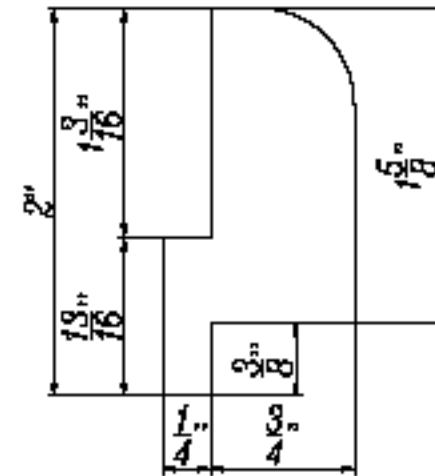

Hang Strip Inside Mount

Z FRAME

3" Z Frame

2 1/2" Z Frame

1 1/2" Trim Z Frame
with Bead

Tilt-out Z Frame

Large Z Sill Plate

Small Z Sill Plate

Trim Z Sill Plate

T-POST and OTHER MATERIALS

L Frame 1" T-Post
(Standard)

Deco & Z Frame
1" T-Post
(Standard)

L Frame
1 3/4" T-Post
(Optional)

Deco & Z Frame
1 3/4" T-Post
(Optional)

Light Block
(Light block will not be pre-drilled)