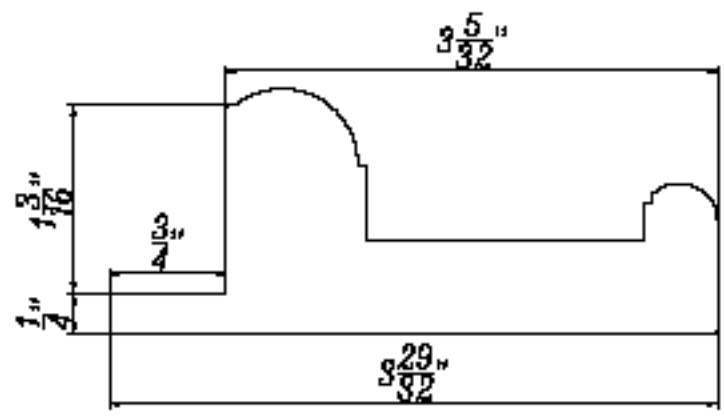

DECO FRAME

Offered in Outside Mount Only. Comes with predrilled frames. Aluminum strip is provided with 4-sided frame only.

2 1/4" Deco Frame

Ridge Deco Frame

Curve Deco Frame

Rectangular Deco Frame

Wave Insert

Curve Insert

Temple Insert

L FRAME

Offered in both Inside Mount or Outside Mount. Outside Mount L Frame with Insert comes with predrilled frames. Inside Mount does not come with predrilled frames. Please provide Maximum Frame-to-Frame Size when ordering L Frame Inside Mount.